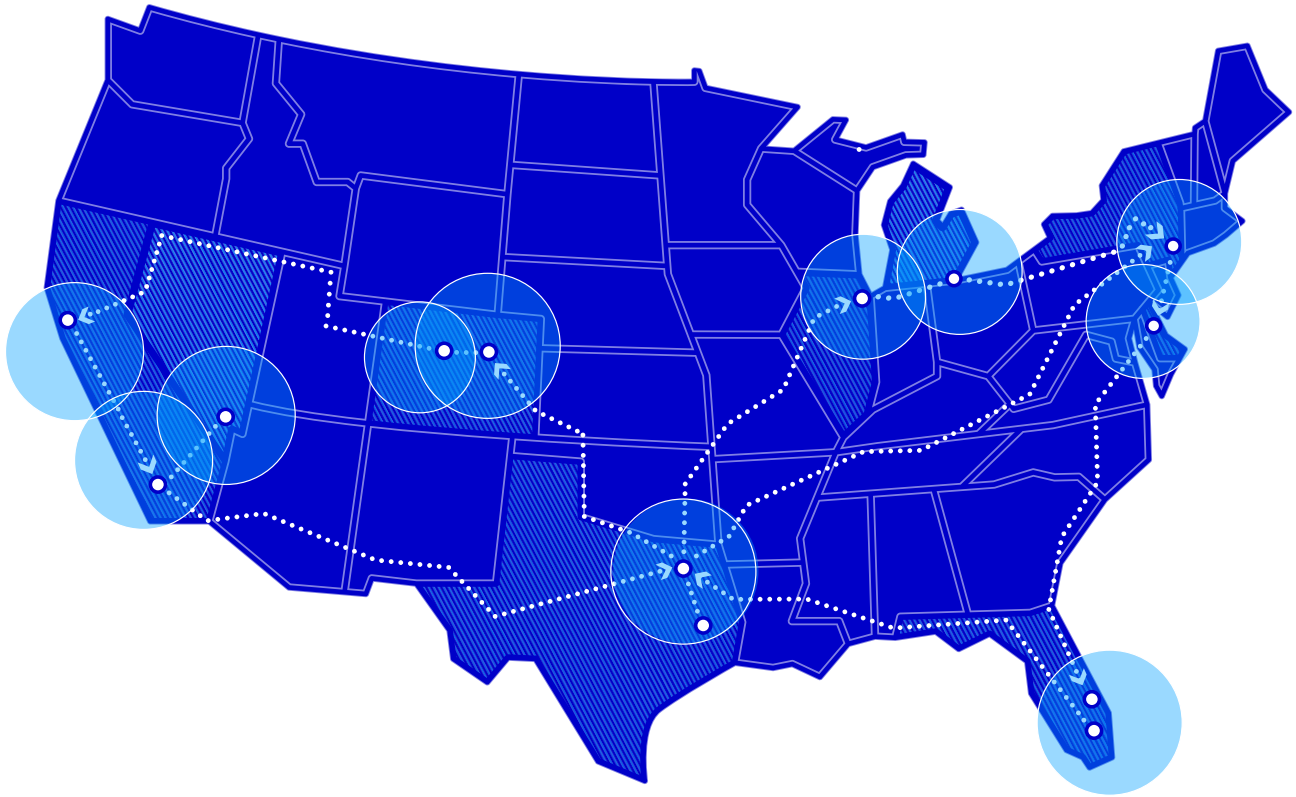

NATIONAL SHUTTLE

Book UOVO's national shuttle, making weekly stops at major US hubs and seamlessly integrated with local deliveries and pickups. This cost-effective and consistent service is enhanced by UOVO's suite of premier services—from storage to expert installation.

UOVO

Shuttle Route

YOUR COAST-TO-COAST CONNECTION

Shuttles depart from Dallas every Monday and make stops at UOVO facilities and select locations across the country. In addition to local transportation in UOVO's regional markets, we can coordinate pickups and deliveries to major destinations along the shuttle route. Our in-house fleet of specialty air-ride, climate-controlled vehicles are equipped with Babaco alarm systems and GPS tracking.

REGION	SHUTTLE STOPS		ADDITIONAL CITIES IN UOVO SERVICE AREA	
East Coast	– Delaware – Miami	– New York – West Palm Beach	– Atlanta – Charleston – Charlotte – Nashville	– Philadelphia – Tampa – Washington, DC
Central US	– Aspen – Chicago – Dallas	– Denver – Detroit – Houston	– Austin – Phoenix	– San Antonio – Tucson
West Coast	– Las Vegas – Los Angeles	– Orange County – San Francisco	– Palm Springs – Phoenix – Reno	